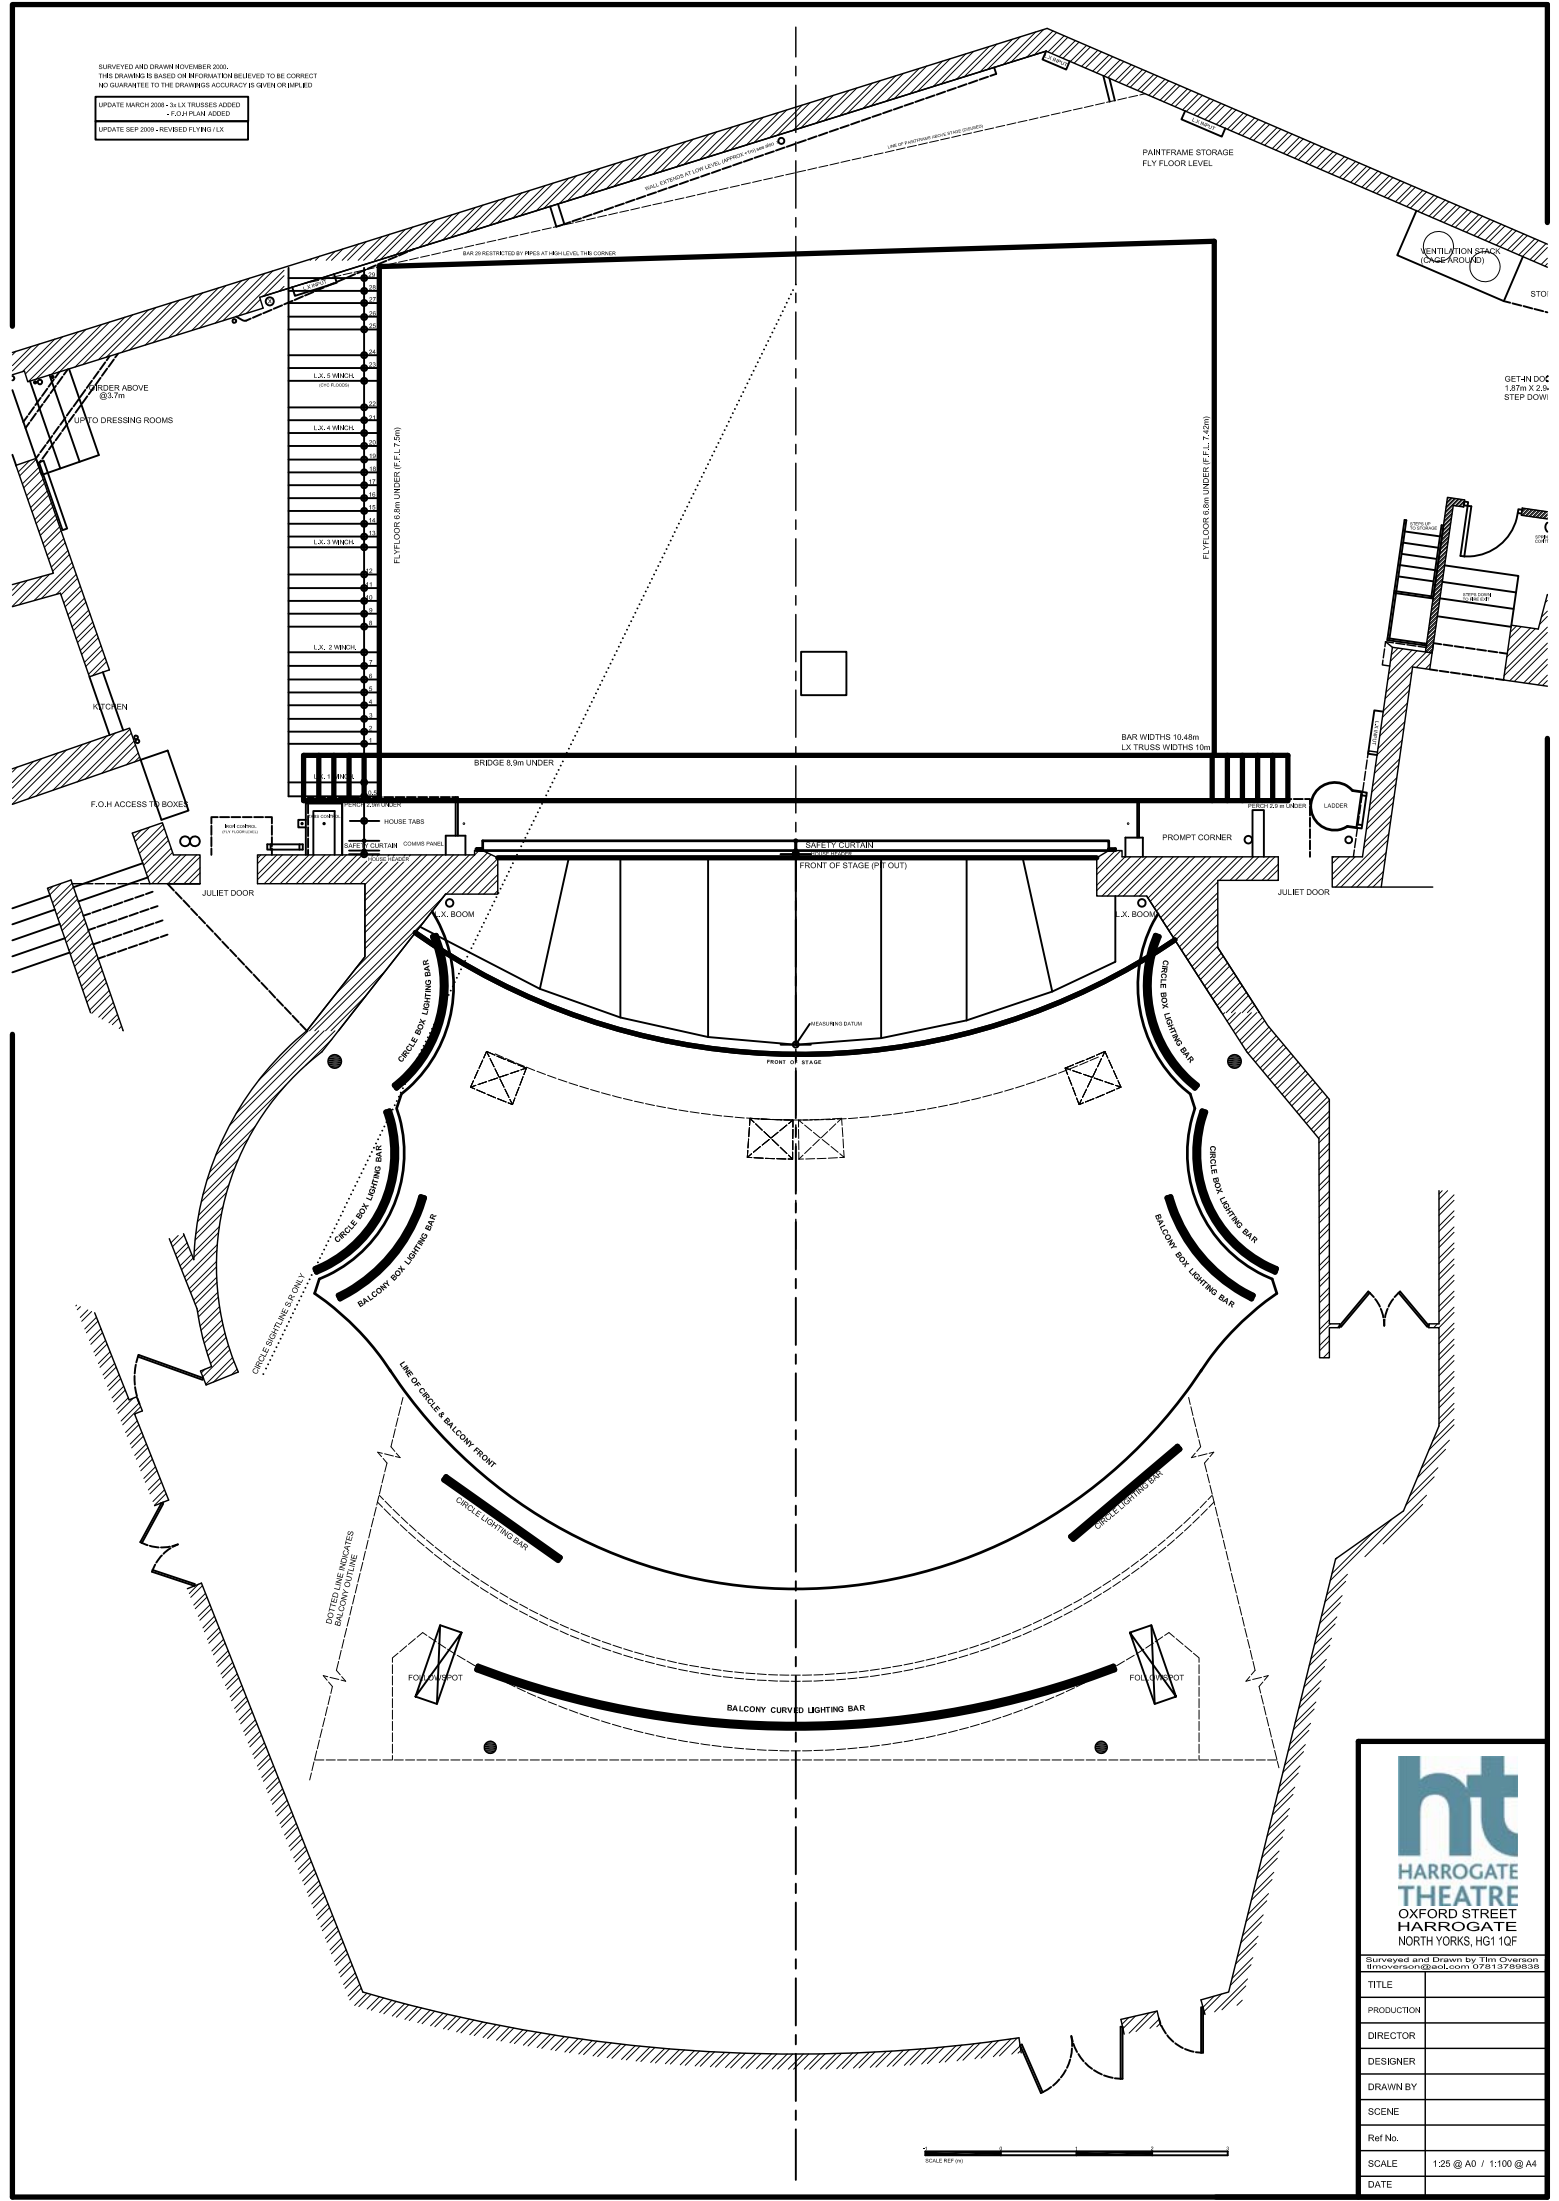

GET 4N DOC
1.87m x 2.26
STEP DOWN

ht
HARROGATE THEATRE
OXFORD STREET
HARROGATE
NORTH YORKS, HG1 1QF

Surveyed and Drawn by Tim Overson
timoverson@gmail.com 078137269838

TITLE	
PRODUCTION	
DIRECTOR	
DESIGNER	
DRAWN BY	
SCENE	
Ref No.	
SCALE	1:25 @ A0 / 1:100 @ A4
DATE