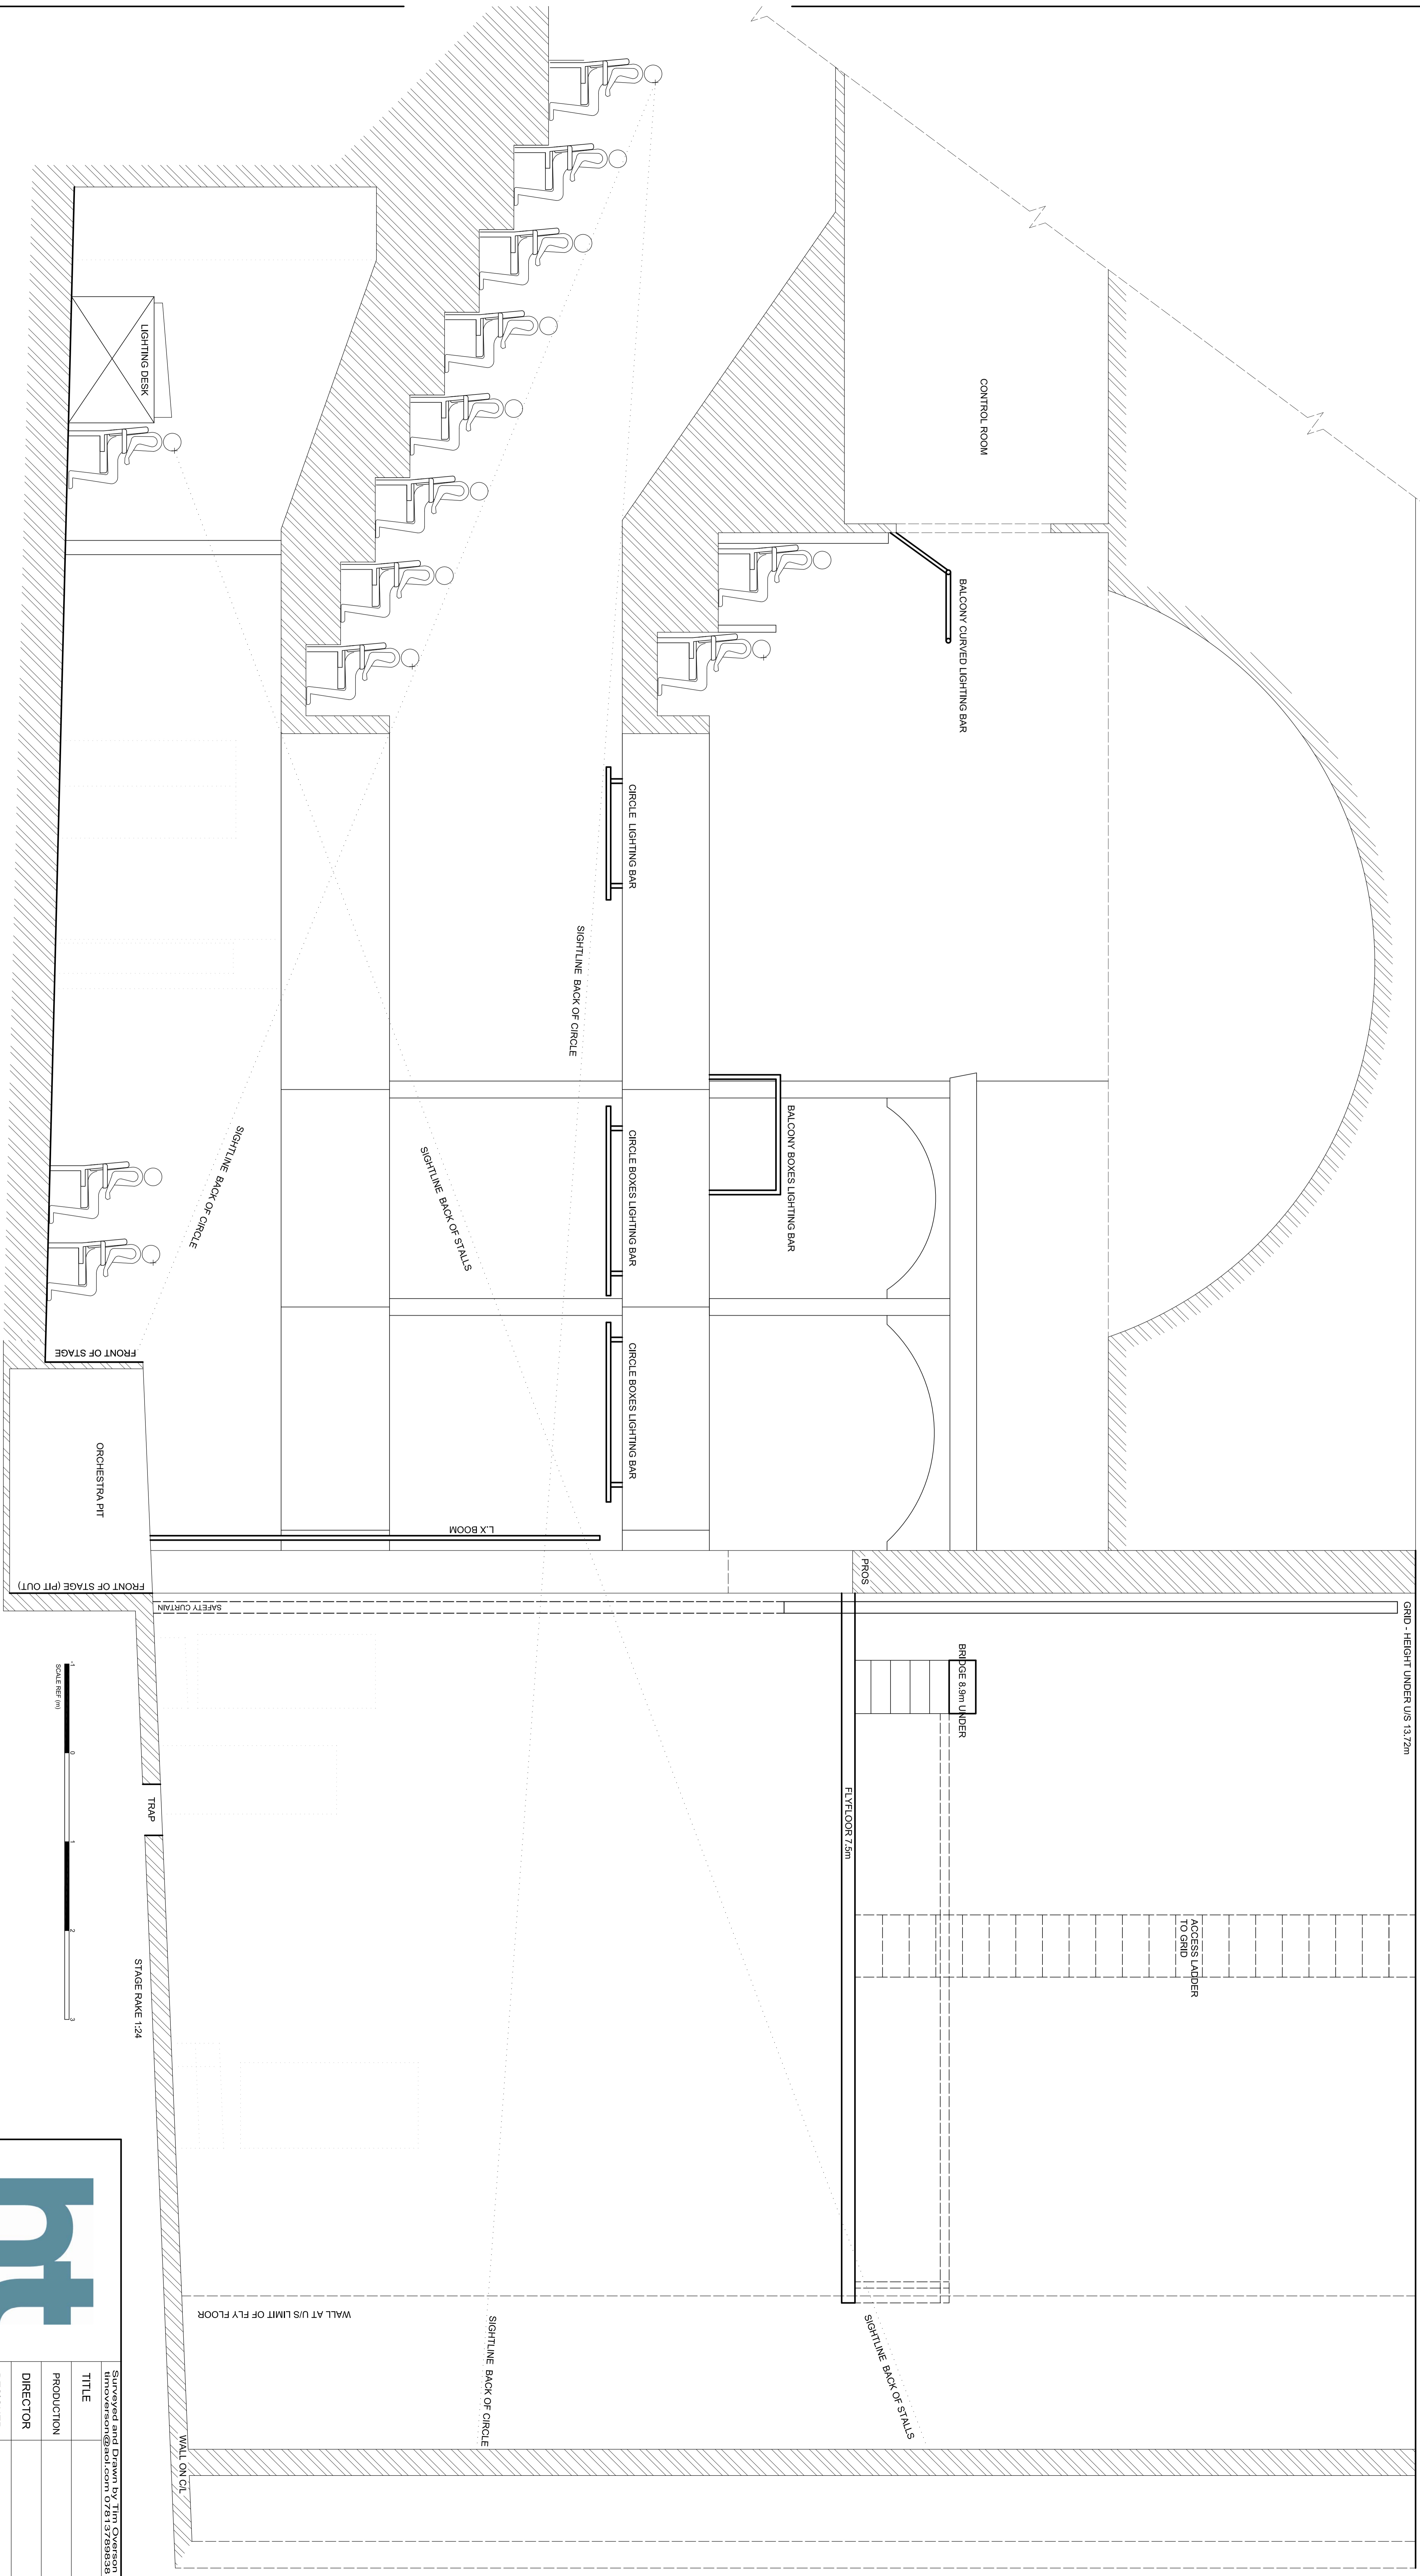

SURVEYED AND DRAWN NOVEMBER 2000.  
 THIS DRAWING IS BASED ON INFORMATION BELIEVED TO BE CORRECT.  
 NO GUARANTEE TO THE DRAWINGS ACCURACY IS GIVEN OR IMPLIED.  
 UPDATE MARCH 2006 - 3x Lx TRUSSES ADDED  
 UPDATE FEB 2008 - F.O.M SECTION ADDED  
 UPDATE SEP 2009 - RE-DESIGNED FLYING LIX

	
<b>HARROGATE THEATRE</b> OXFORD STREET HARROGATE NORTH YORKS, HG1 1QF	
SHARON AND DONALD TAYLOR HMOVERS@nt.com 0781 37268393	TITLE PRODUCTION DIRECTOR DESIGNER DRAWN BY SCENE Ref No. SCALE DATE
125 @ A0 / 1:100 @ A4	