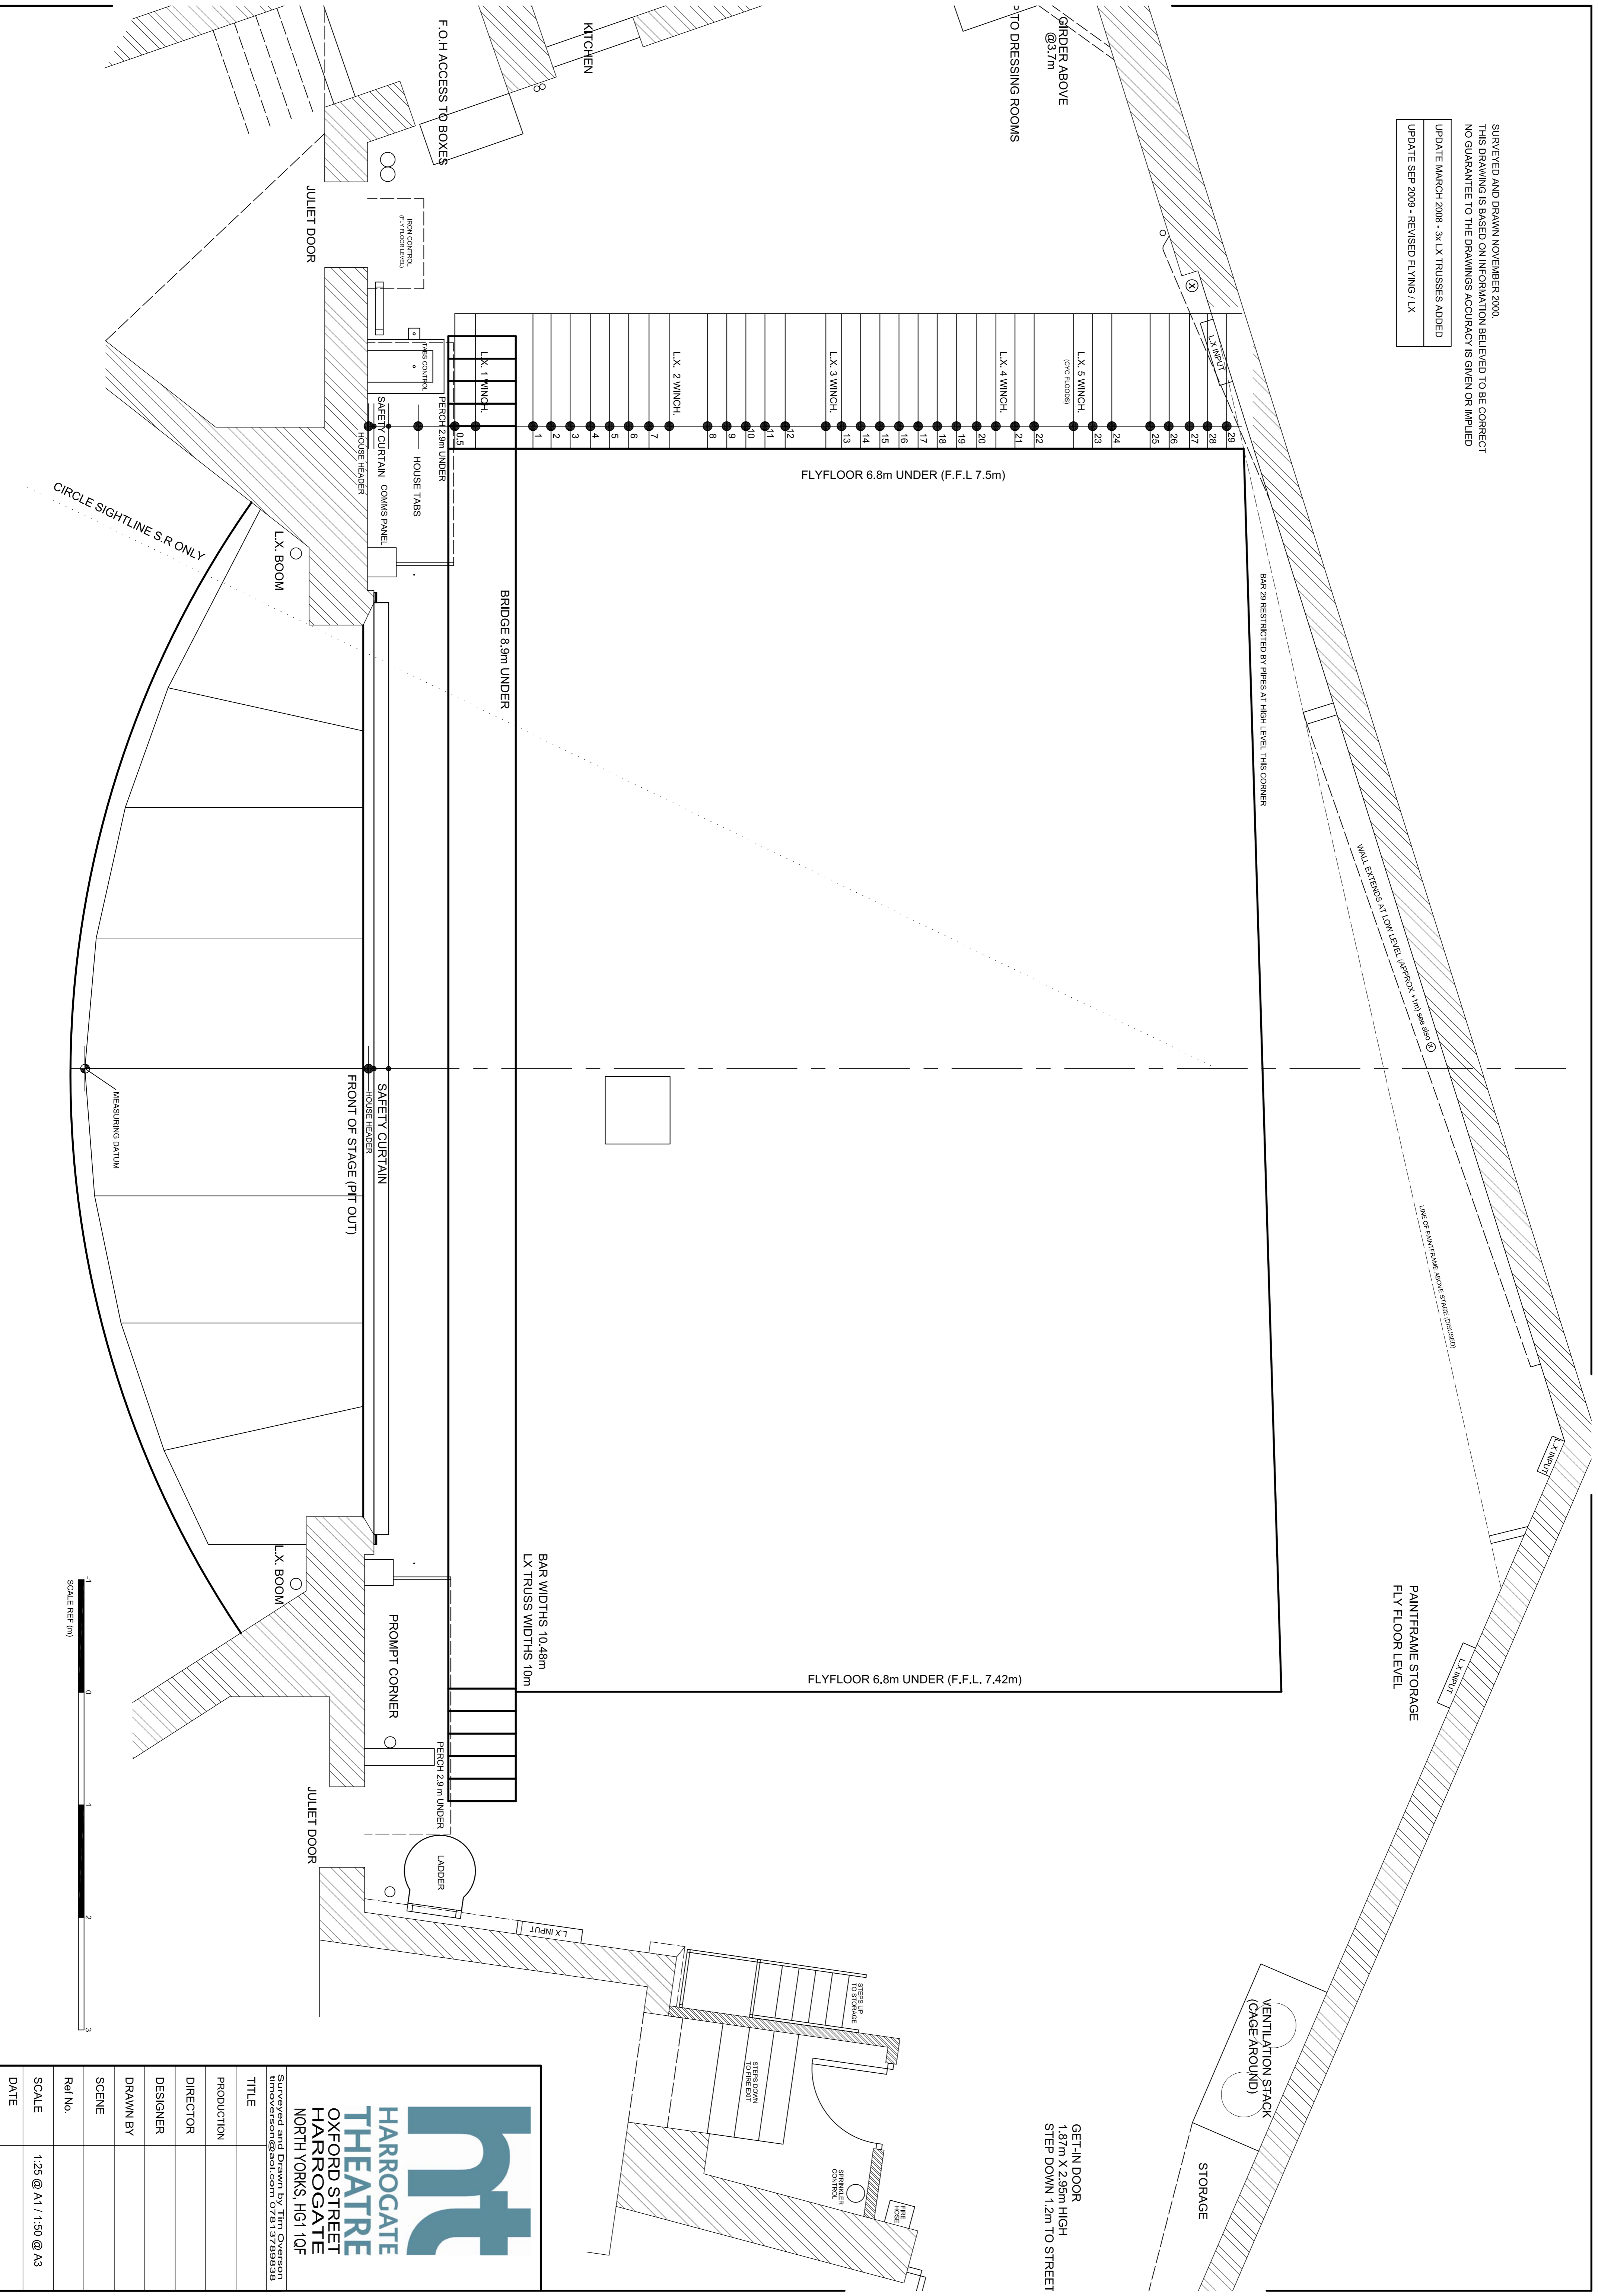

SURVEYED AND DRAWN NOVEMBER 2000.
 THIS DRAWING IS BASED ON INFORMATION BELIEVED TO BE CORRECT
 NO GUARANTEE TO THE DRAWINGS ACCURACY IS GIVEN OR IMPLIED
 UPDATE MARCH 2008 - 3x LX TRUSSES ADDED
 UPDATE SEP 2009 - REVISED FLYING / LX

GET-IN DOOR
 1.87m X 2.95m HIGH
 STEP DOWN 1.2m TO STREET

HARROGATE THEATRE
 OXFORD STREET
 HARROGATE
 NORTH YORKS, HG1 1QF

Surveyed and Drawn by Tim Overton timoverton@aol.com 07813789838	
TITLE	
PRODUCTION	
DIRECTOR	
DESIGNER	
DRAWN BY	
SCENE	
Ref No.	
SCALE	1:25 @ A1 / 1:50 @ A3
DATE	