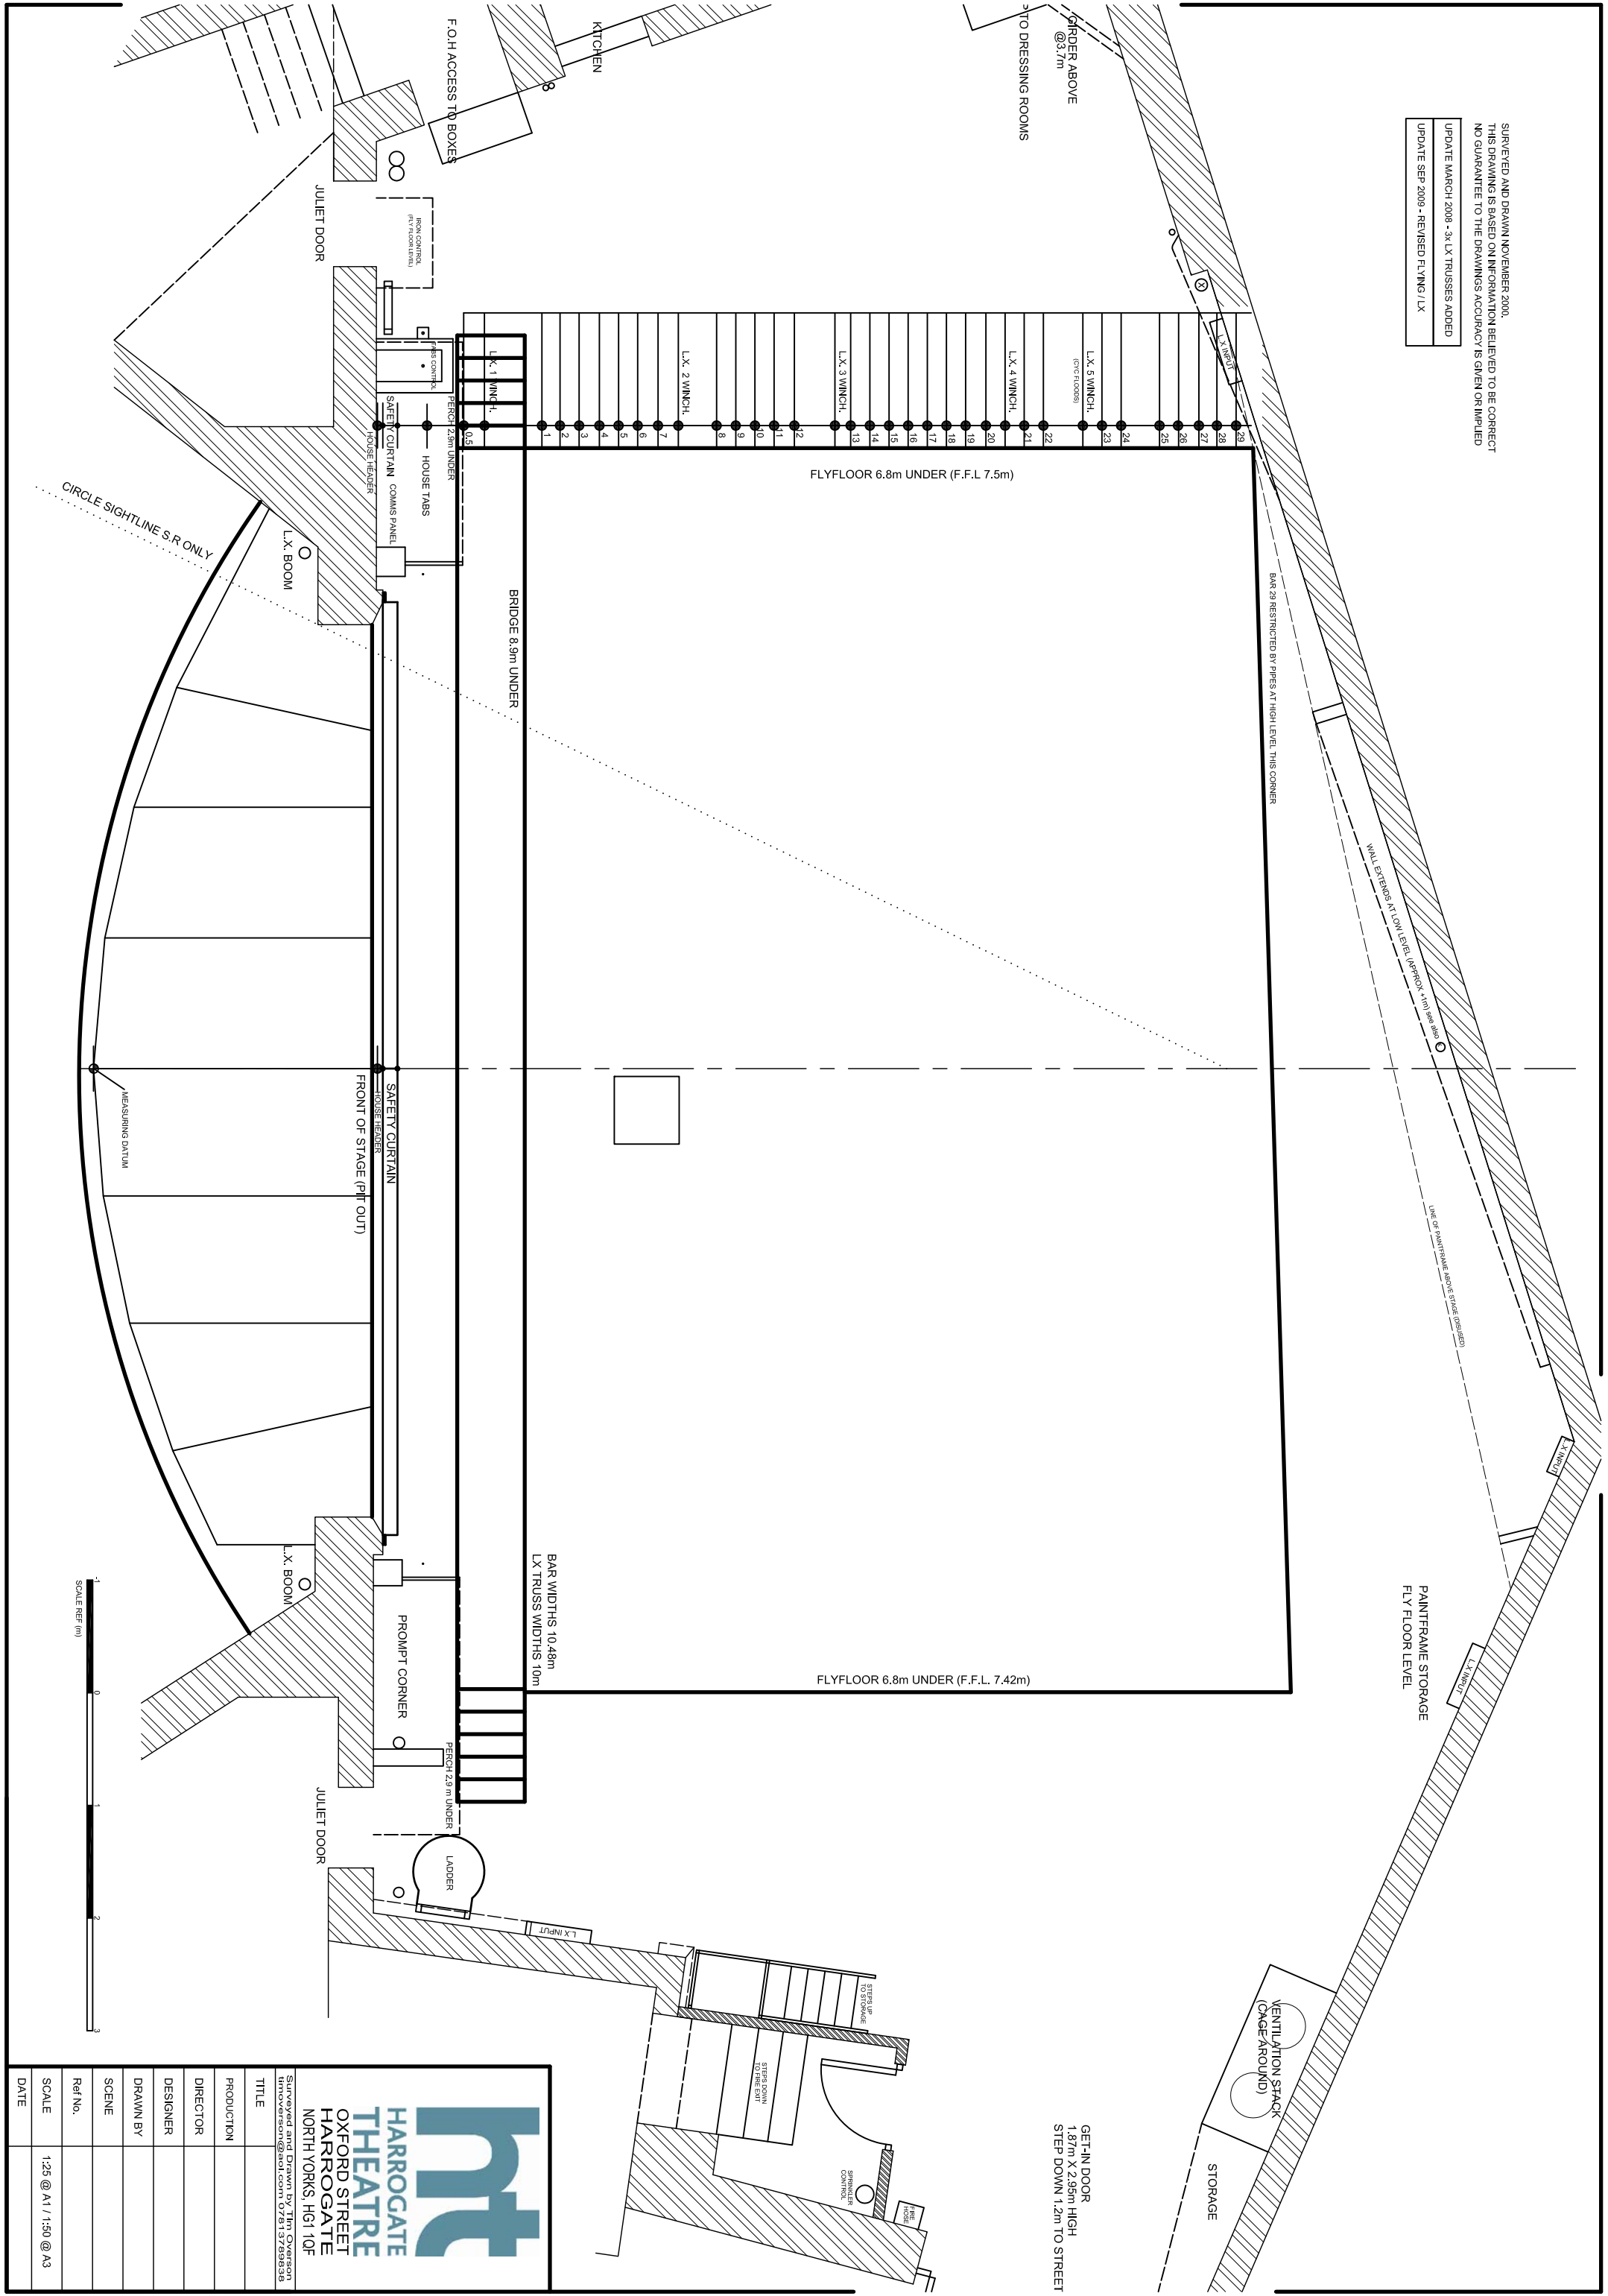

SURVEYED AND DRAWN NOVEMBER 2000.
 THIS DRAWING IS BASED ON INFORMATION BELIEVED TO BE CORRECT
 NO GUARANTEE TO THE DRAWINGS ACCURACY IS GIVEN OR IMPLIED
 UPDATE MARCH 2008 - 3x LX TRUSSES ADDED
 UPDATE SEP 2009 - REVISED FLYING / LX

HARROGATE THEATRE
 OXFORD STREET
 HARROGATE
 NORTH YORKS, HG1 1QF

Surveyed and Drawn by Tim Overston timoverston@aol.com 07813789838	
TITLE	
PRODUCTION	
DIRECTOR	
DESIGNER	
DRAWN BY	
SCENE	
Ref No.	
SCALE	1:25 @ A1 / 1:50 @ A3
DATE	