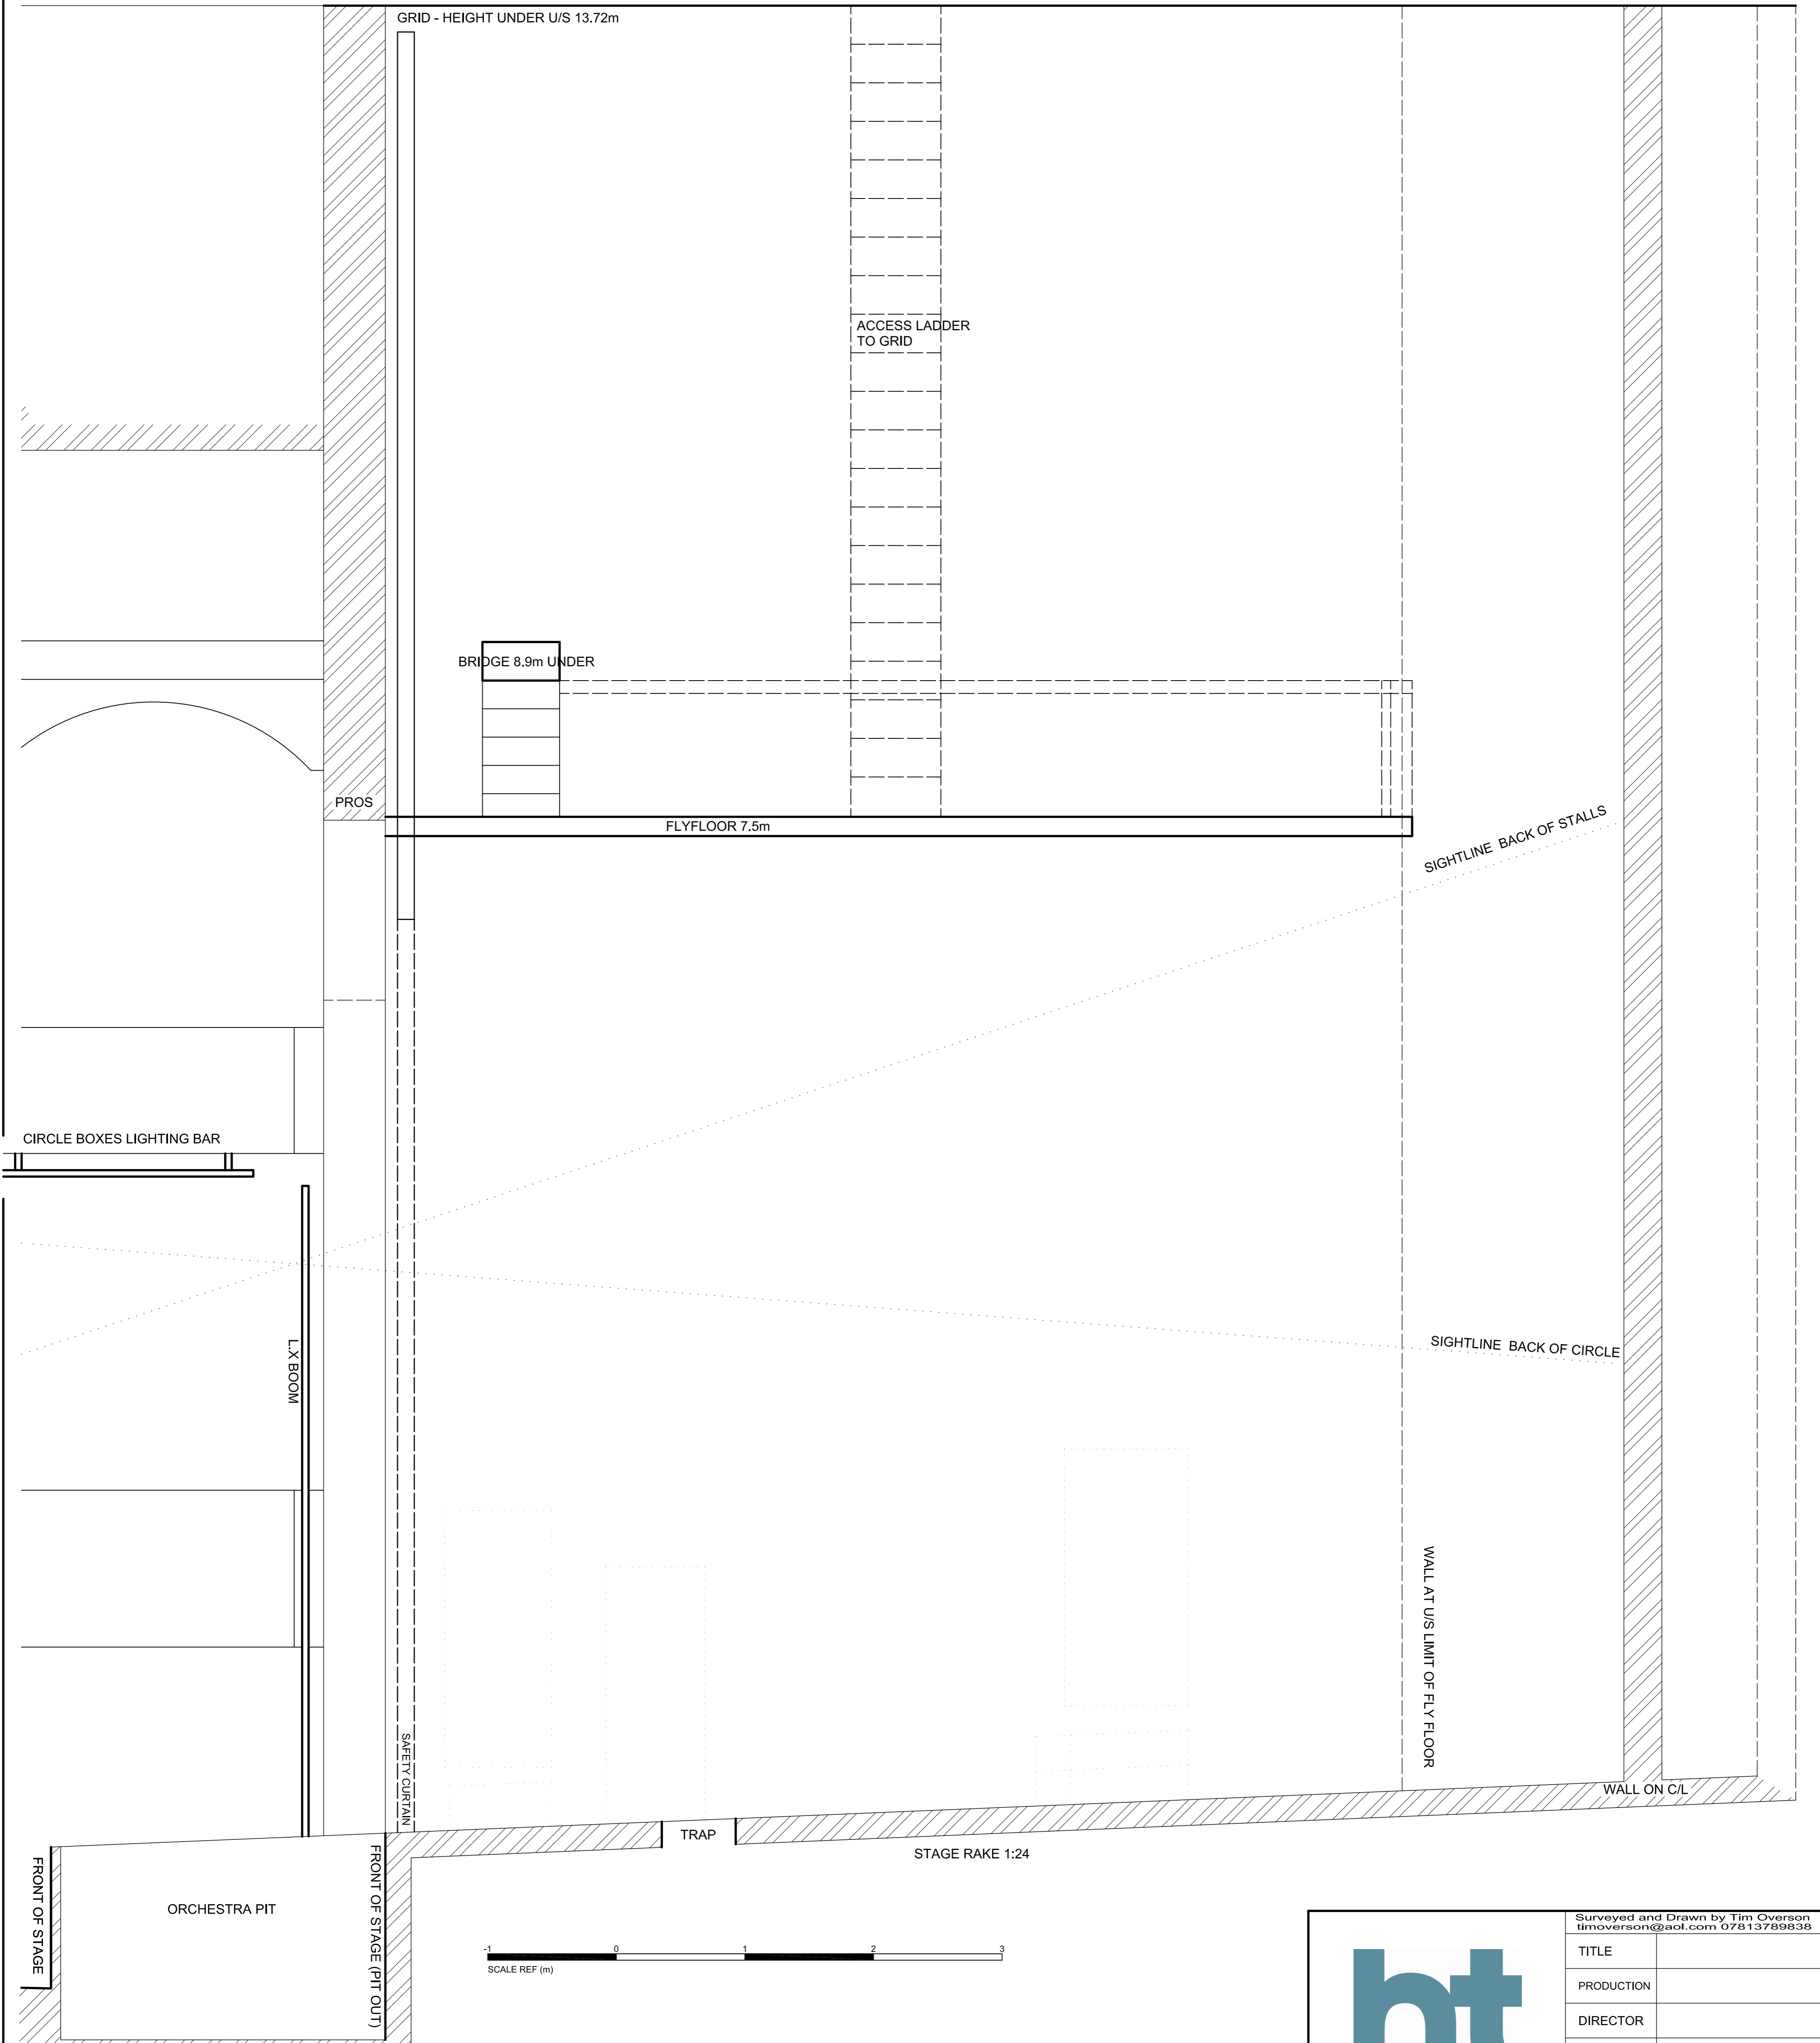

SURVEYED AND DRAWN NOVEMBER 2000.
THIS DRAWING IS BASED ON INFORMATION BELIEVED TO BE CORRECT
NO GUARANTEE TO THE DRAWINGS ACCURACY IS GIVEN OR IMPLIED

UPDATE MARCH 2008 - 3x LX TRUSSES ADDED

UPDATE SEP 2009 - REVISED FLYING / LX

HARROGATE THEATRE
OXFORD STREET
HARROGATE
NORTH YORKS, HG1 1QF

Surveyed and Drawn by Tim Overson timoverson@aol.com 07813789838	
TITLE	
PRODUCTION	
DIRECTOR	
DESIGNER	
DRAWN BY	
SCENE	
Ref No.	
SCALE	1:25 @ A1 / 1:50 @ A3
DATE	