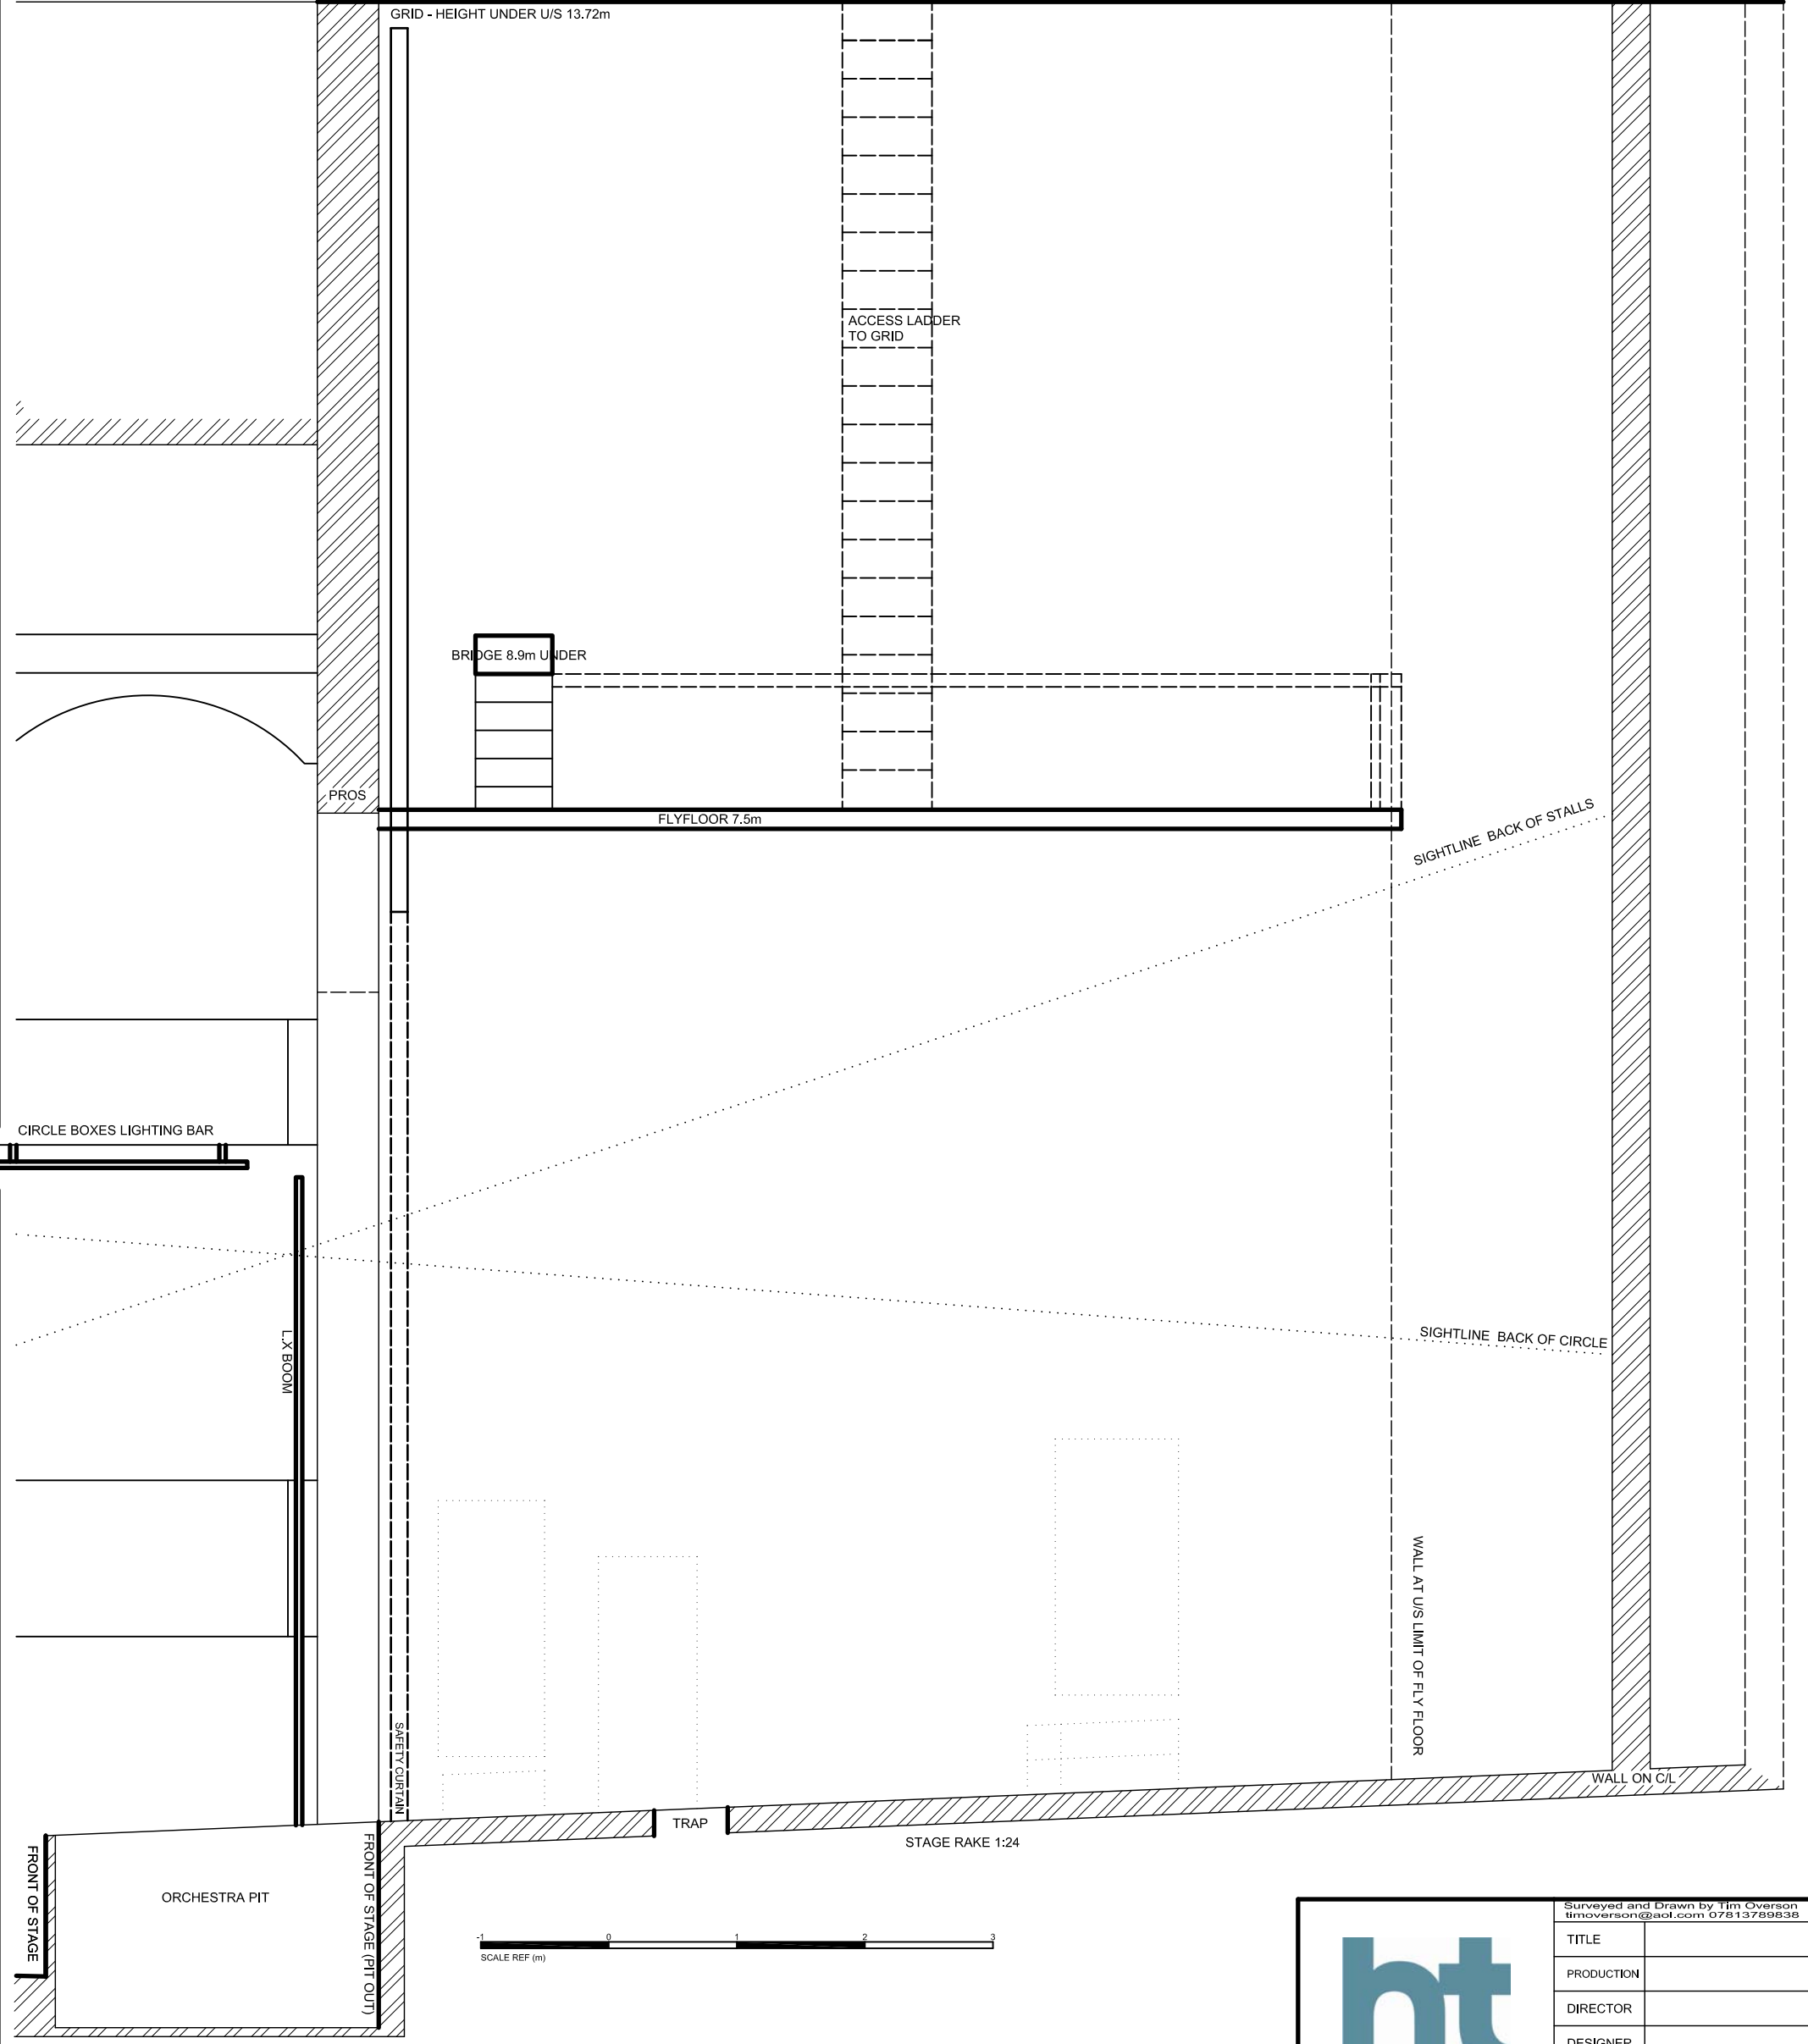

SURVEYED AND DRAWN NOVEMBER 2000.
THIS DRAWING IS BASED ON INFORMATION BELIEVED TO BE CORRECT
NO GUARANTEE TO THE DRAWINGS ACCURACY IS GIVEN OR IMPLIED

UPDATE MARCH 2008 - 3x LX TRUSSES ADDED

UPDATE SEP 2009 - REVISED FLYING / LX

ht
HARROGATE THEATRE
OXFORD STREET
HARROGATE
NORTH YORKS, HG1 1QF

Surveyed and Drawn by Tim Overson timoverson@aol.com 07813789838	
TITLE	
PRODUCTION	
DIRECTOR	
DESIGNER	
DRAWN BY	
SCENE	
Ref No.	
SCALE	1:25 @ A1 / 1:50 @ A3
DATE	